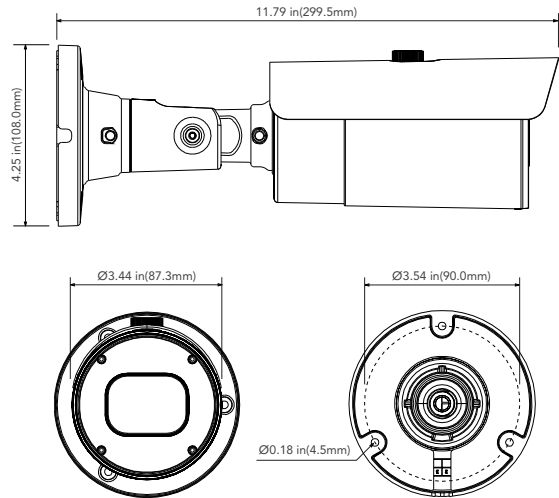

## FUNCTIONS

- 5MP ( 2592 x 1944 ) @ 20fps
- Max. Resolution: 2592 x 1944
- Supports Smart H.265/H.264 Encoding
- True Day & Night ICR
- Up to 131 ft. IR Illumination
- Motorized 2.7mm - 13.5mm Lens
- 3D DNR, True WDR, HLC, BLC and ROI Encoding
- Supports Triple Streams
- Supports Audio Input and Output
- Supports Alarm Output and Input
- Supports Remote Access with Windows, macOS, iOS and Android
- IP67 Ingress Protection
- Operating Temperature: -22°F - 131°F
- DC12V / PoE (802.3af)

## DIMENSIONS

Unit : inch (mm)